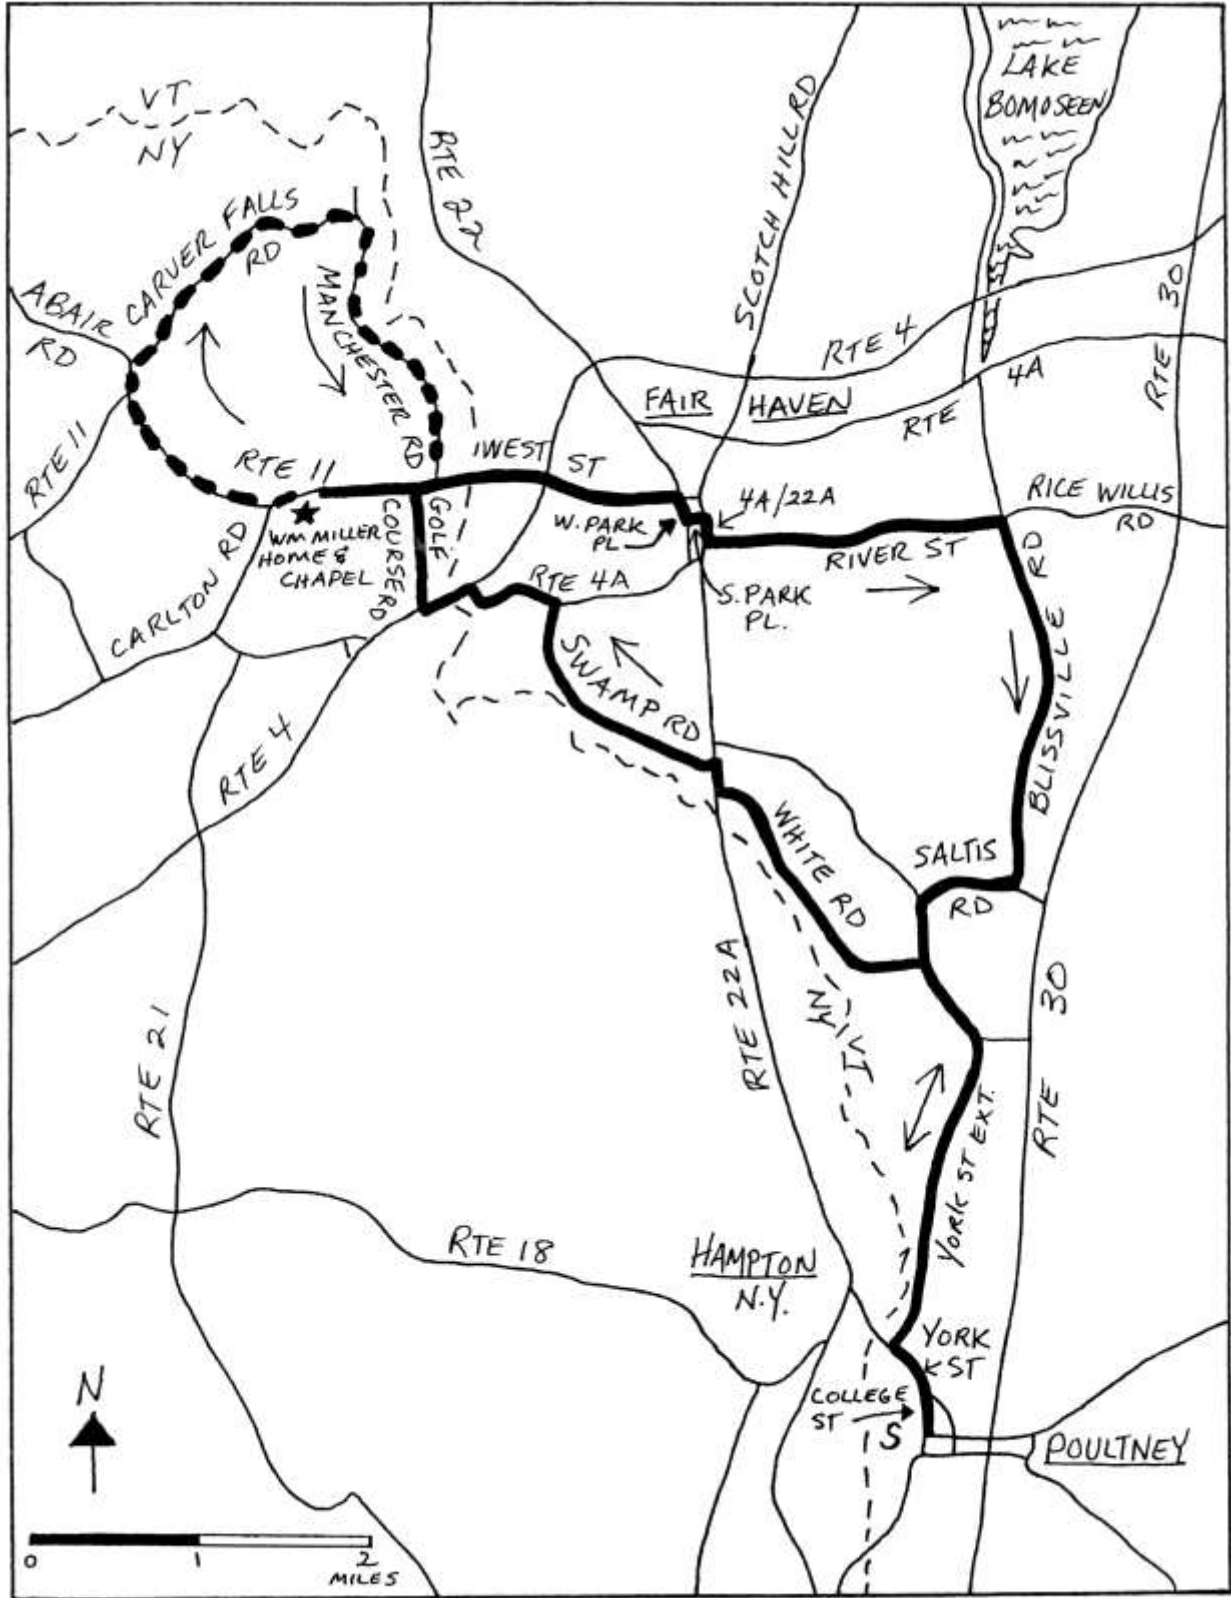

# NO GREAT DISAPPOINTMENT

— 19 MILES    - - - 24 MILES

# NO GREAT DISAPPOINTMENT

Short – 19 Miles

0.0	L	College St from College	10.9	R	West Park Place at stop sign at Fair Haven Green
0.4	L	unmarked York St at blinking light	11.0	L	South Park Place to continue around green
0.6	R	York St Ext	11.1	R	unmarked Rte 4A/22A at T, stop sign (food, store)
3.0	L	White Rd	11.2	L	River St on the downhill
4.8	R	unmarked Rte 22A at T - some traffic	13.0	R	unmarked Blissville Rd at first stop sign and cross street
5.0	L	Swamp Rd	15.1	R	unmarked Saltis Rd at T
6.5	L	unmarked Rte 4A at T	15.7	L	unmarked York St Ext at T at Yield sign
7.1	L	Rte 4 at stop sign; traffic, use shoulder; visitor center on left before turn; enter New York	18.5	L	unmarked York St at stop sign; enter Poultney
7.3	R	Golf Course Rd at first right	18.7	R	unmarked College St at blinking light
8.1	L	unmarked Rte 11 toward Wm Miller Chapel at T, stop sign;	19.1	R	Arrive at Main St and college
8.7		Arrive at Wm Miller Home and Chapel. 0.1 mile walk to Ascension Rock			